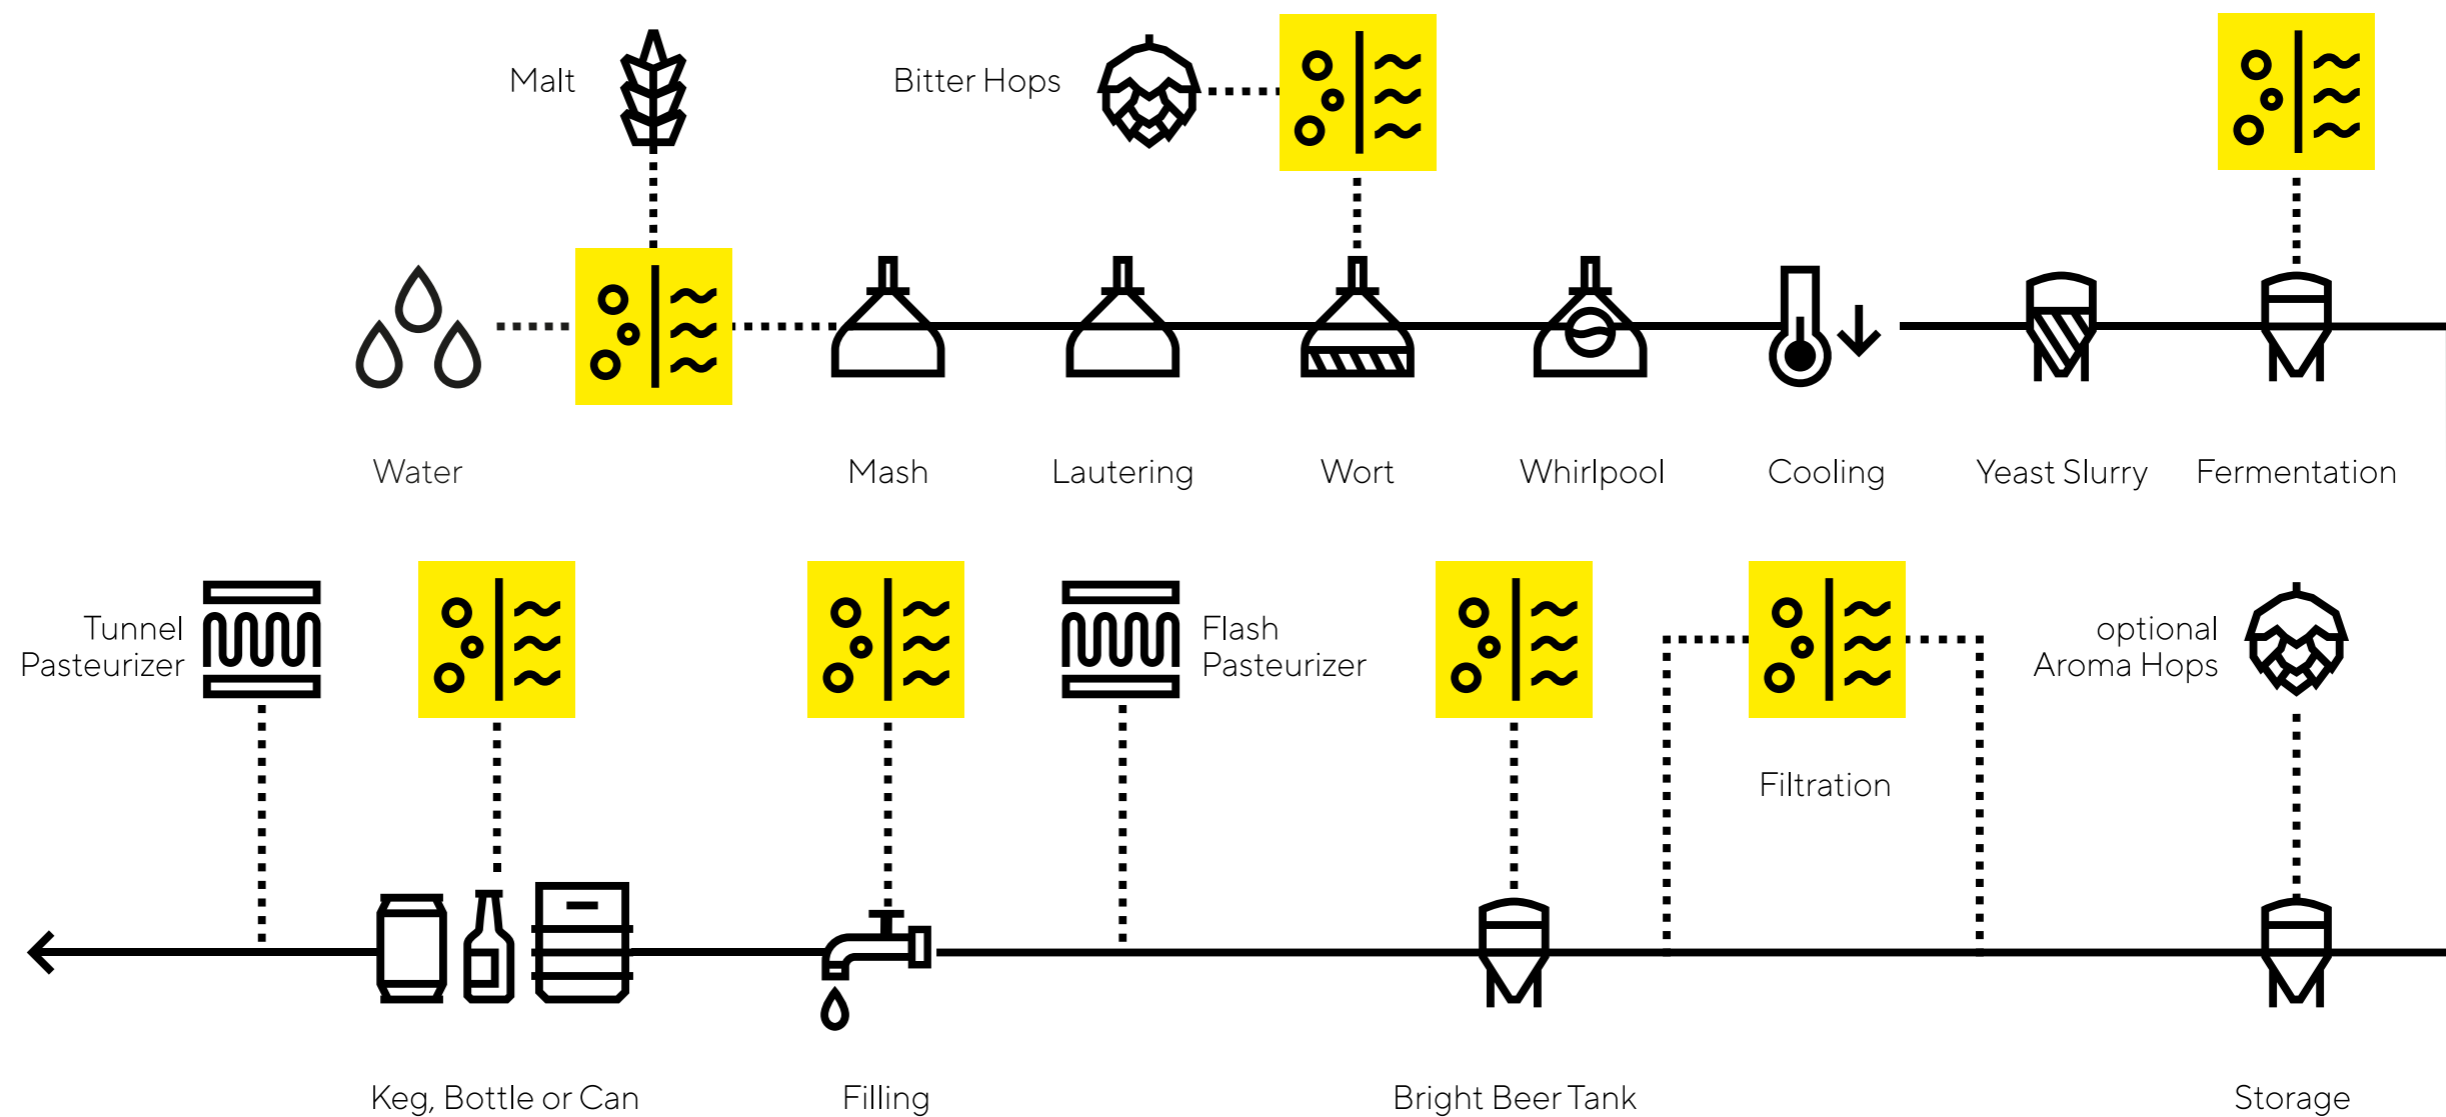

### Process Flow Chart for Your Beer Process\*

\*This workflow may not exactly represent your brewery workflow, however it generalizes the process checkpoints.